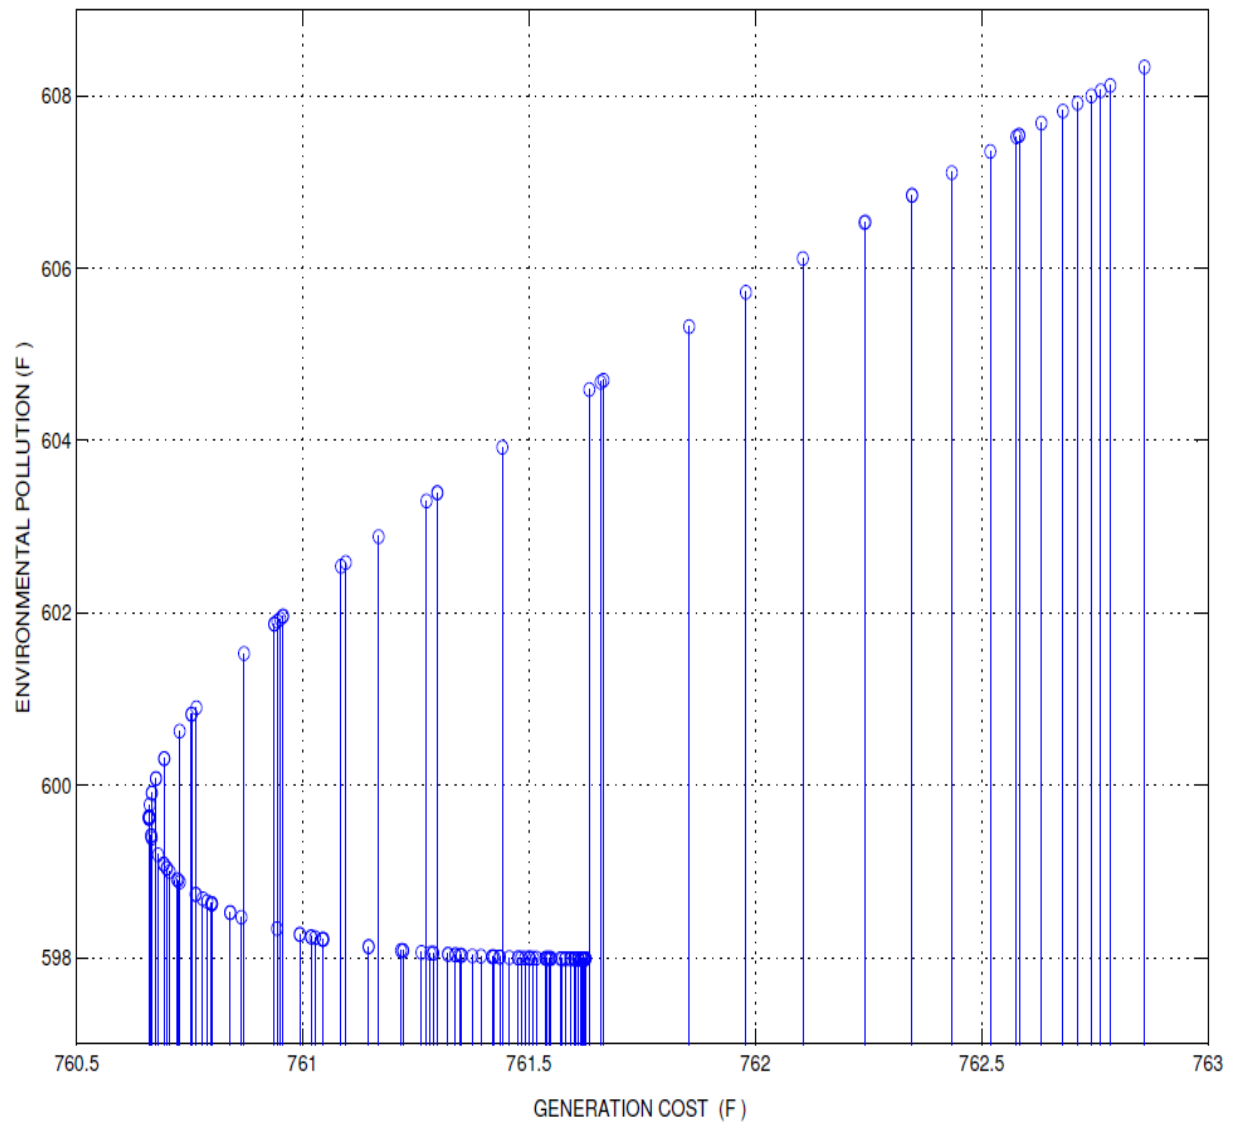

FIG-6.1 2D PLOT FOR F VS F OF IEEE-5 BUS SYSTEM

FIG-6.2 2D PLOT FOR F VS F OF IEEE-5 BUS SYSTEM

FIG-6.3 2D PLOT FOR F VS F OF IEEE-5 BUS SYSTEM

FIG-6.4 NONINFERIOR SET OF IEEE-5 BUS SYSTEM IN 3D SPACE

(F) FIG-6.5 NONINFERIOR SET OF IEEE-5 BUS SYSTEM IN 3D SPACE